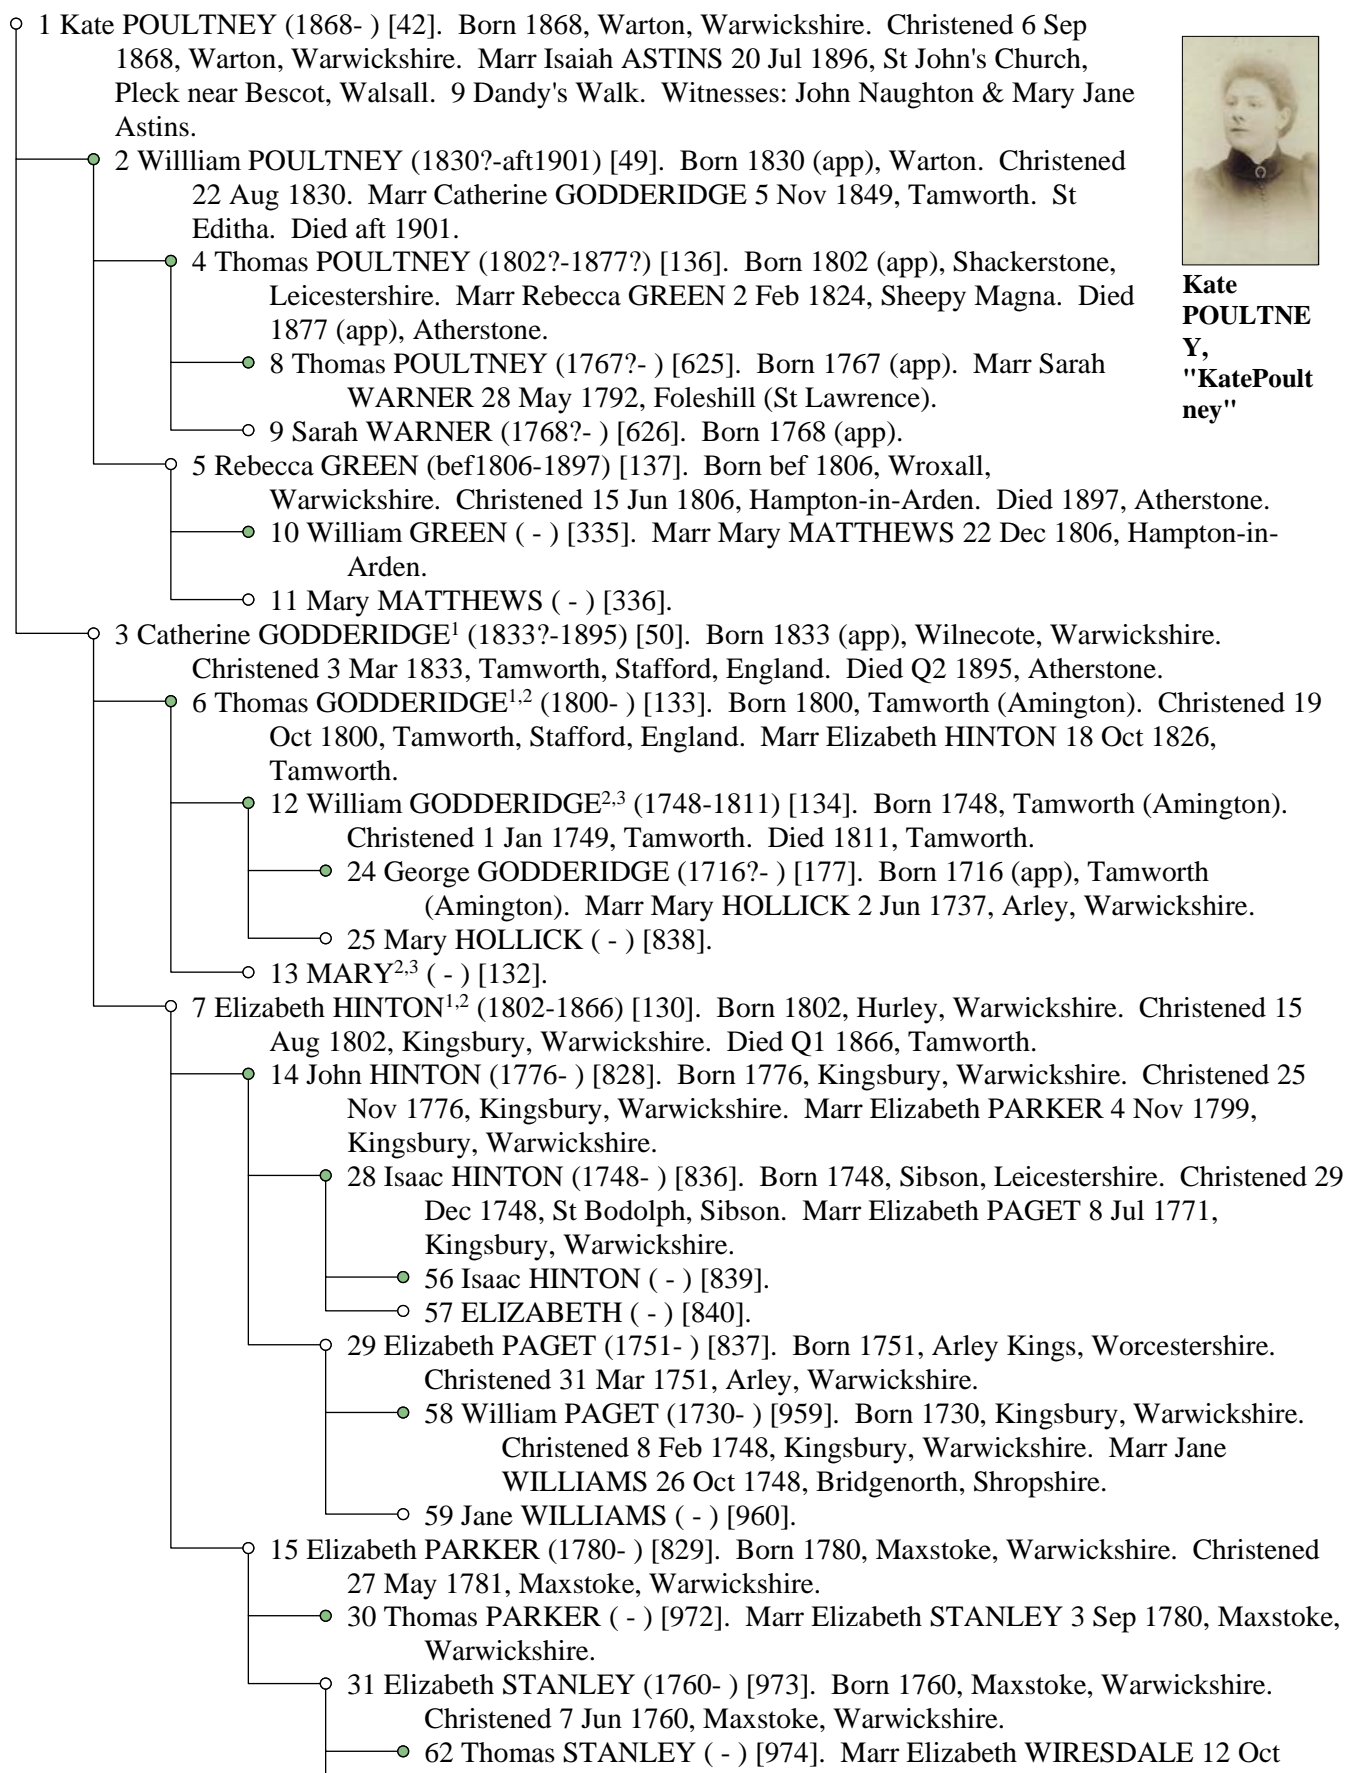

Kate POULTNEY (1868-)

**Kate
POULTNE
Y,
"KatePoul
ney"**

1755, Maxstoke, Warwickshire.
o 63 Elizabeth WIRESDALE (1734?-) [975]. Born 1734 (app), Maxstoke,
Warwickshire.

Sources

- ¹ The Church of Jesus Christ of Latter-day Saints, "International Genealogical Index (R)" (Copyright (c) 1980, 2002, data as of May 30, 2003). Film #: 455860.
Family History Library, 35 N West Temple Street Salt Lake City, Utah 84150 USA.
- ² "File (merged): C:\My Download Files\Godderidge-1835.ged".
Record originated in...
- ³ The Church of Jesus Christ of Latter-day Saints, "International Genealogical Index (R)" (Copyright (c) 1980, 2002, data as of May 30, 2003).
Family History Library, 35 N West Temple Street Salt Lake City, Utah 84150 USA.